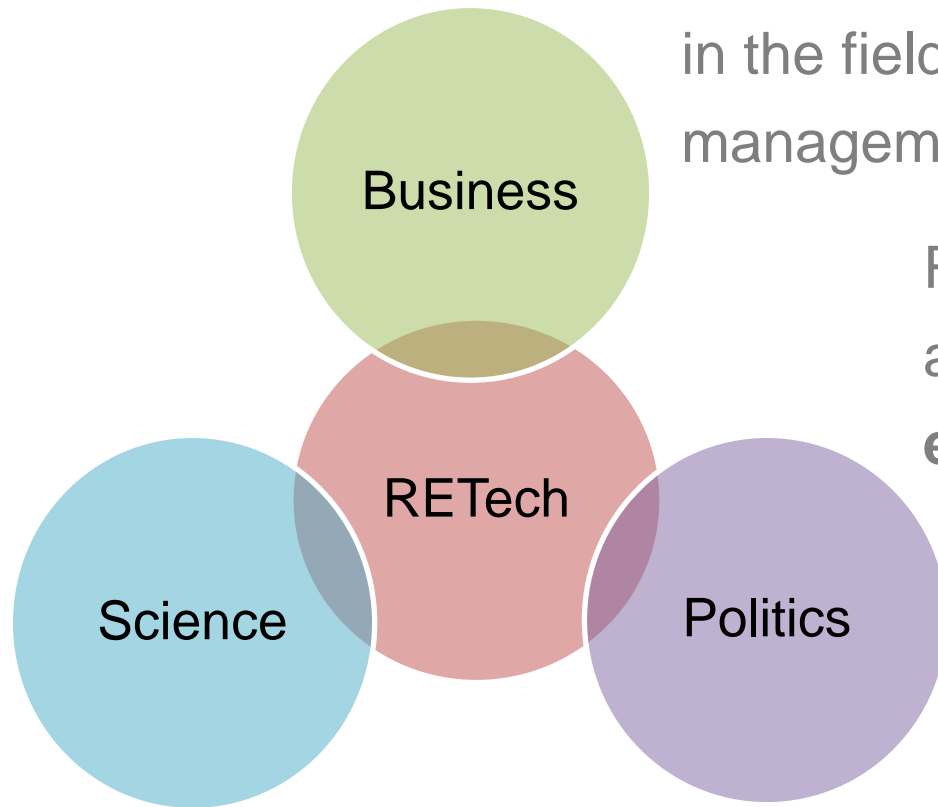

Interlinking **politics**, **science** and **business** in the field of recycling and waste management

Representing the German waste and recycling sector at **relevant events** and **delegations**

Promoting members' **cooperation**, exchange of **information** and **experience**