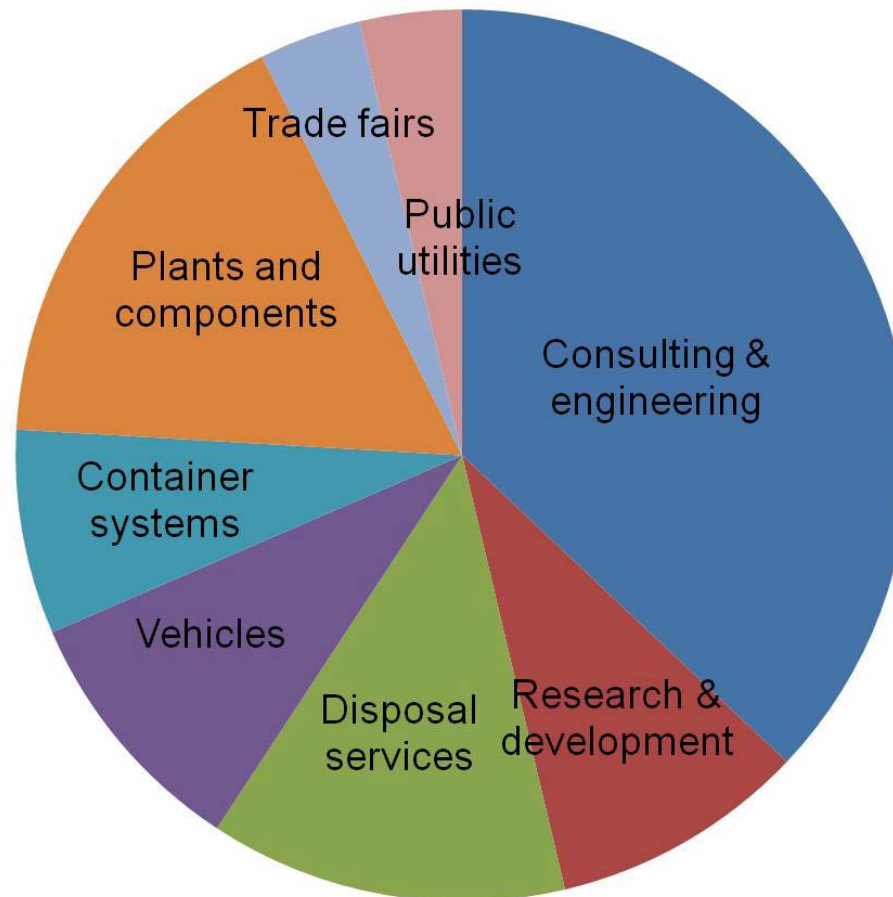

Who are the members of RETech?

Members from all fields of the recycling- & waste management sector